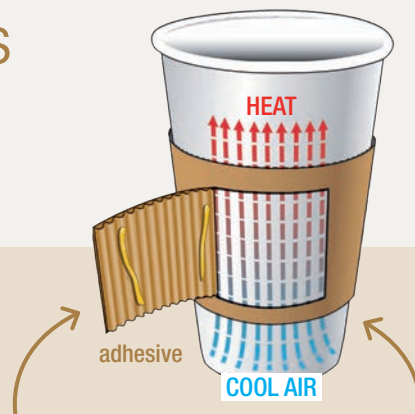

Sabert Hot Cup Sleeves

Light, sustainable, and great at keeping liquids insulated thanks to their double wall structure, our sleeves offer a very comfortable and secure grip.

- > Made from **recycled** corrugated cardboard
- > **Fully recyclable:** glue will be dissolved during the recycling process
- > **Two sizes available:** 8 oz, and one for multiple sizes (12-20 oz)

Eliminates double-cupping and double wall cups; generates cost savings and up to 50% less waste

HEAT - ACTIVATED ADHESIVE

Our patented hot cup sleeves stick to the cup with heat-activated adhesive

LIGHT-WEIGHT CORRUGATED DESIGN

Provides excellent insulation (releases heat around hand while cool air is drawn in) and a secure, natural, and comfortable grip

SLEEVE	CODE	DESCRIPTION	CAPACITY (ml)	DIMENSION (cm)	PACKAGING UNIT	CASE / EU PAL	MATERIAL	INFO
	■ PAPSLEE1106	KRAFT Cup Sleeve 12-20 oz/35m-600ml Heatact	350-600 ml	11 x 6	1000p.	56	PAPER	
	■ PAPSLEE1055	KRAFT Cup Sleeve 8 oz/230ml Heatact	230 ml	10 x 5	1000p.	56	PAPER	
CUPS	CODE	DESCRIPTION	CAPACITY (ml)	DIMENSION (cm)	PACKAGING UNIT	CASE / EU PAL	MATERIAL	INFO
	□ PUL1007	White pulp cup 260ml 20x10p.	250 ml	Ø8x9	20x10p.	60	PULP	
CUP CARRIERS	CODE	DESCRIPTION	CAPACITY (ml)	DIMENSION (cm)	PACKAGING UNIT	CASE / EU PAL	MATERIAL	INFO
	■ 20SAB/KR/2CUPH	Kraft 2 Cup Carry Tray with handle FSC MIX Credit	2 cups	18 x 8 x 22	250	36	PAPER	
	■ 20SAB/KR/4CUPH	Kraft 4 Cup Carry Tray with handle FSC MIX Credit	4 cups	18 x 18 x 22	200	30	PAPER	
	■ 20SAB/KR/2CUP	Kraft 2 Cup Carry Tray no handle	2 cups	20,5 x 10,5 x 4	250	48	PAPER	
	■ 20SAB/KR/4CUP	Kraft 4 Cup Carry Tray no handle	4 cups	21,5 x 20,5 x 4	250	36	PAPER	

For a tailor-made offer please contact your sales representative.